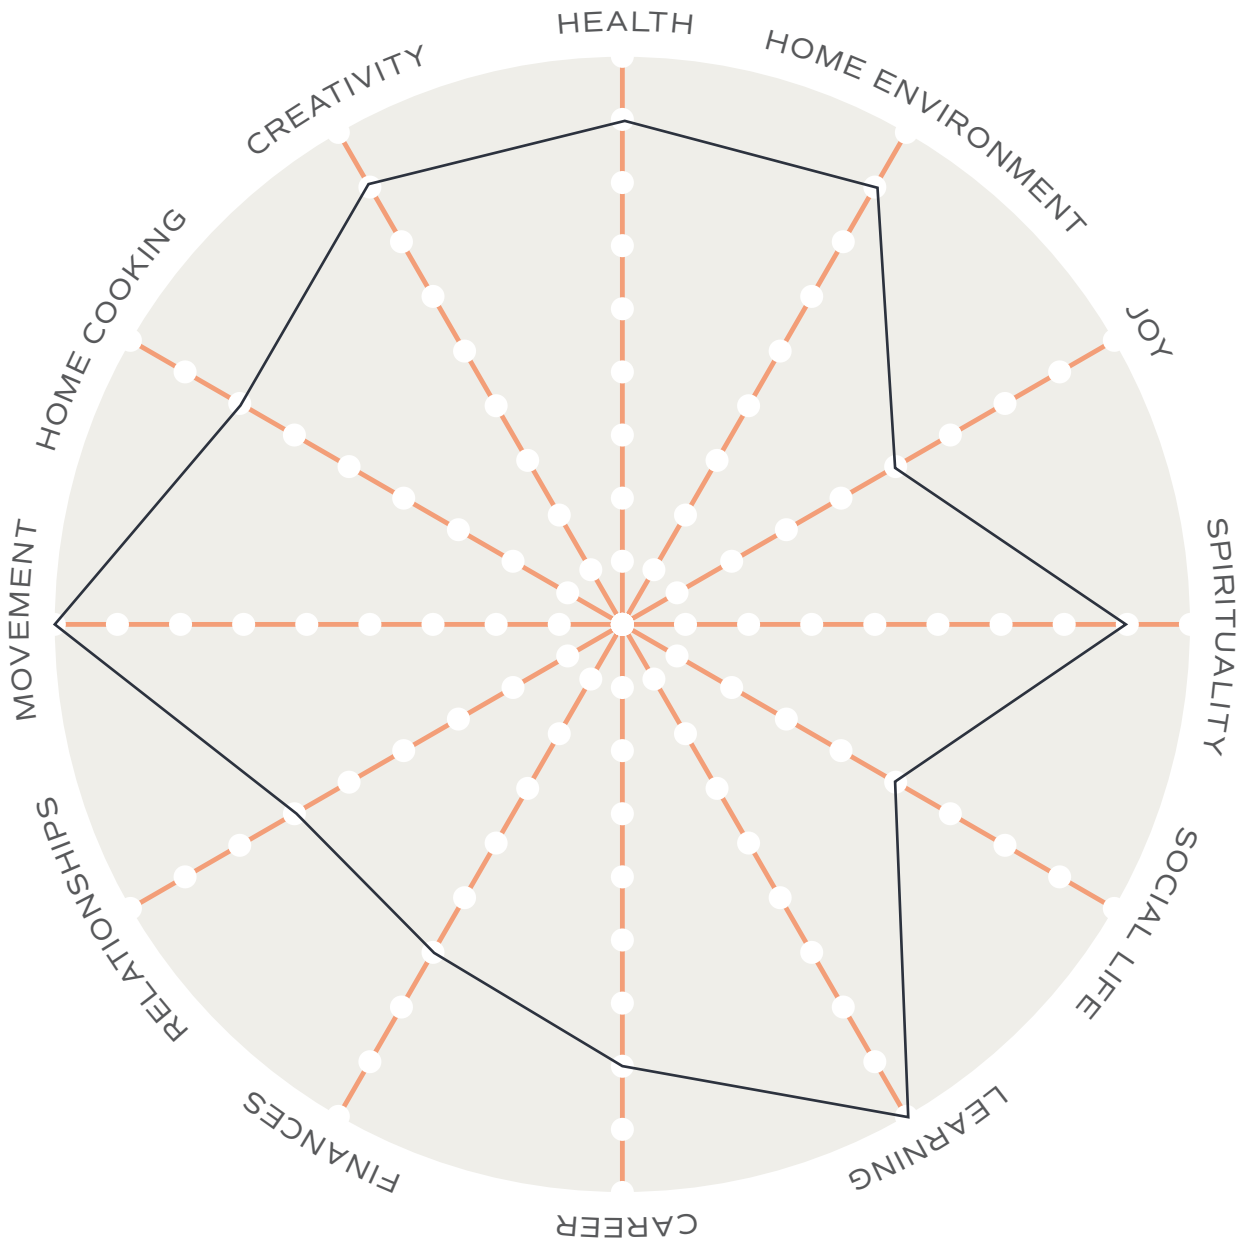

WHEEL OF LIFE

Circle centre = 1/10 • Circle rim = 10/10

DATE:

WHEEL OF LIFE

Circle centre = 1/10 • Circle rim = 10/10

DATE: August 2024

WHEEL OF LIFE

Circle centre = 1/10 • Circle rim = 10/10

DATE: October 2024

WHEEL OF LIFE

Circle centre = 1/10 • Circle rim = 10/10

DATE: