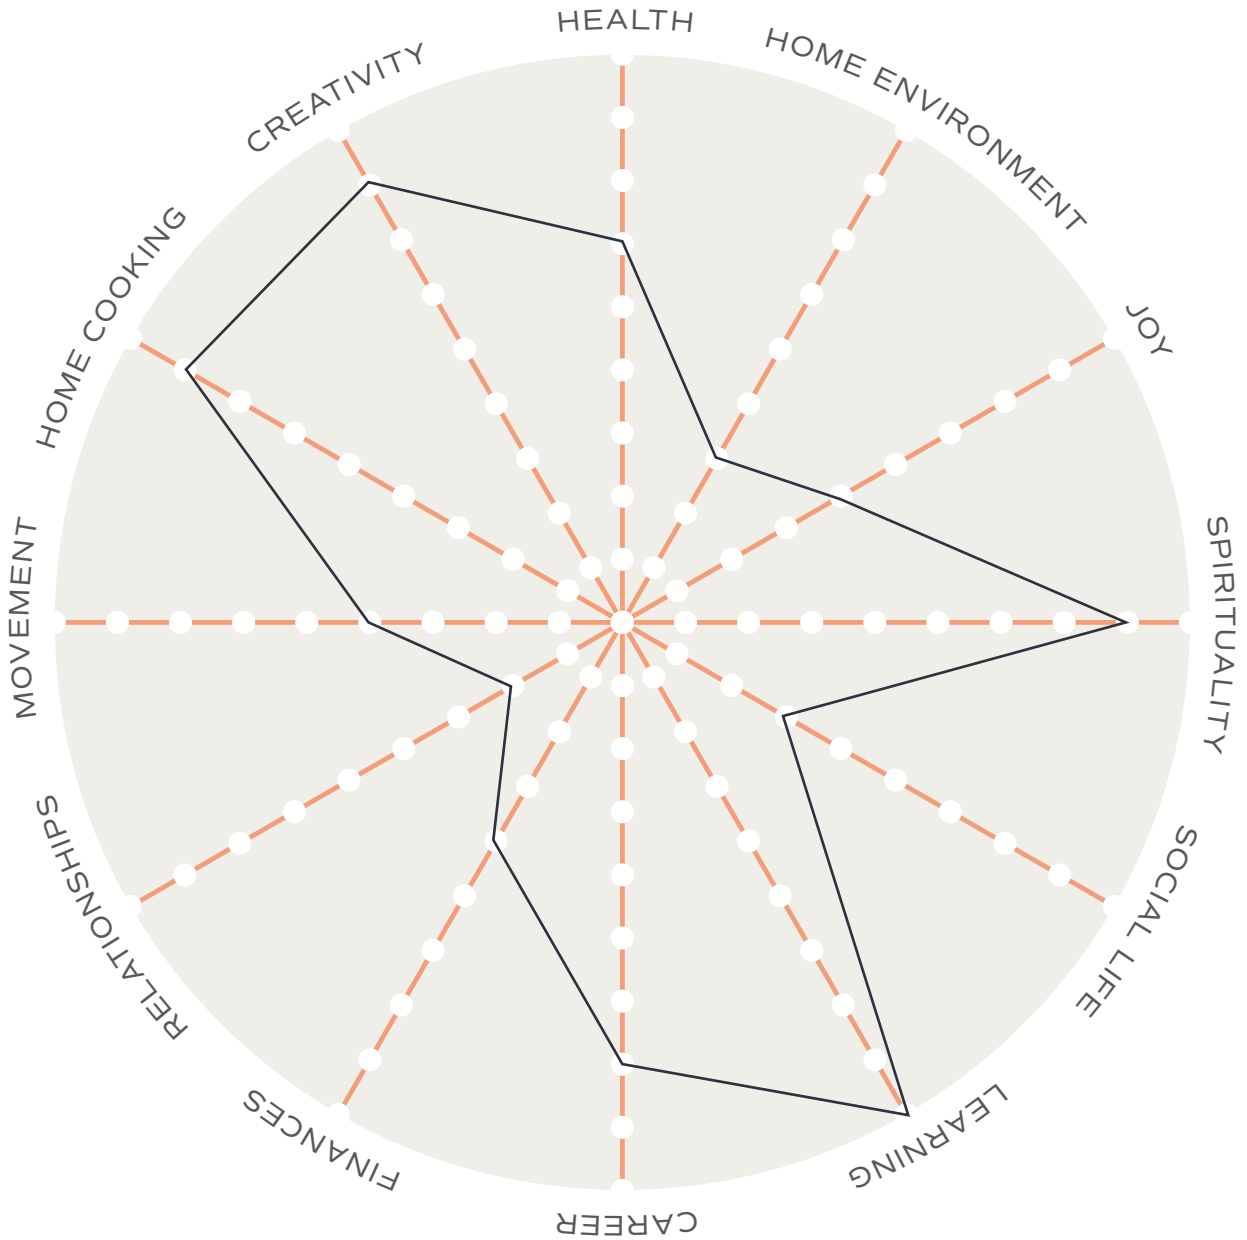

WHEEL OF LIFE

Circle centre = 1/10 • Circle rim = 10/10

DATE:

WHEEL OF LIFE

Circle centre = 1/10 • Circle rim = 10/10

DATE: August 2024

WHEEL OF LIFE

Circle centre = 1/10 • Circle rim = 10/10

DATE: October 2024

WHEEL OF LIFE

Circle centre = 1/10 • Circle rim = 10/10

DATE: