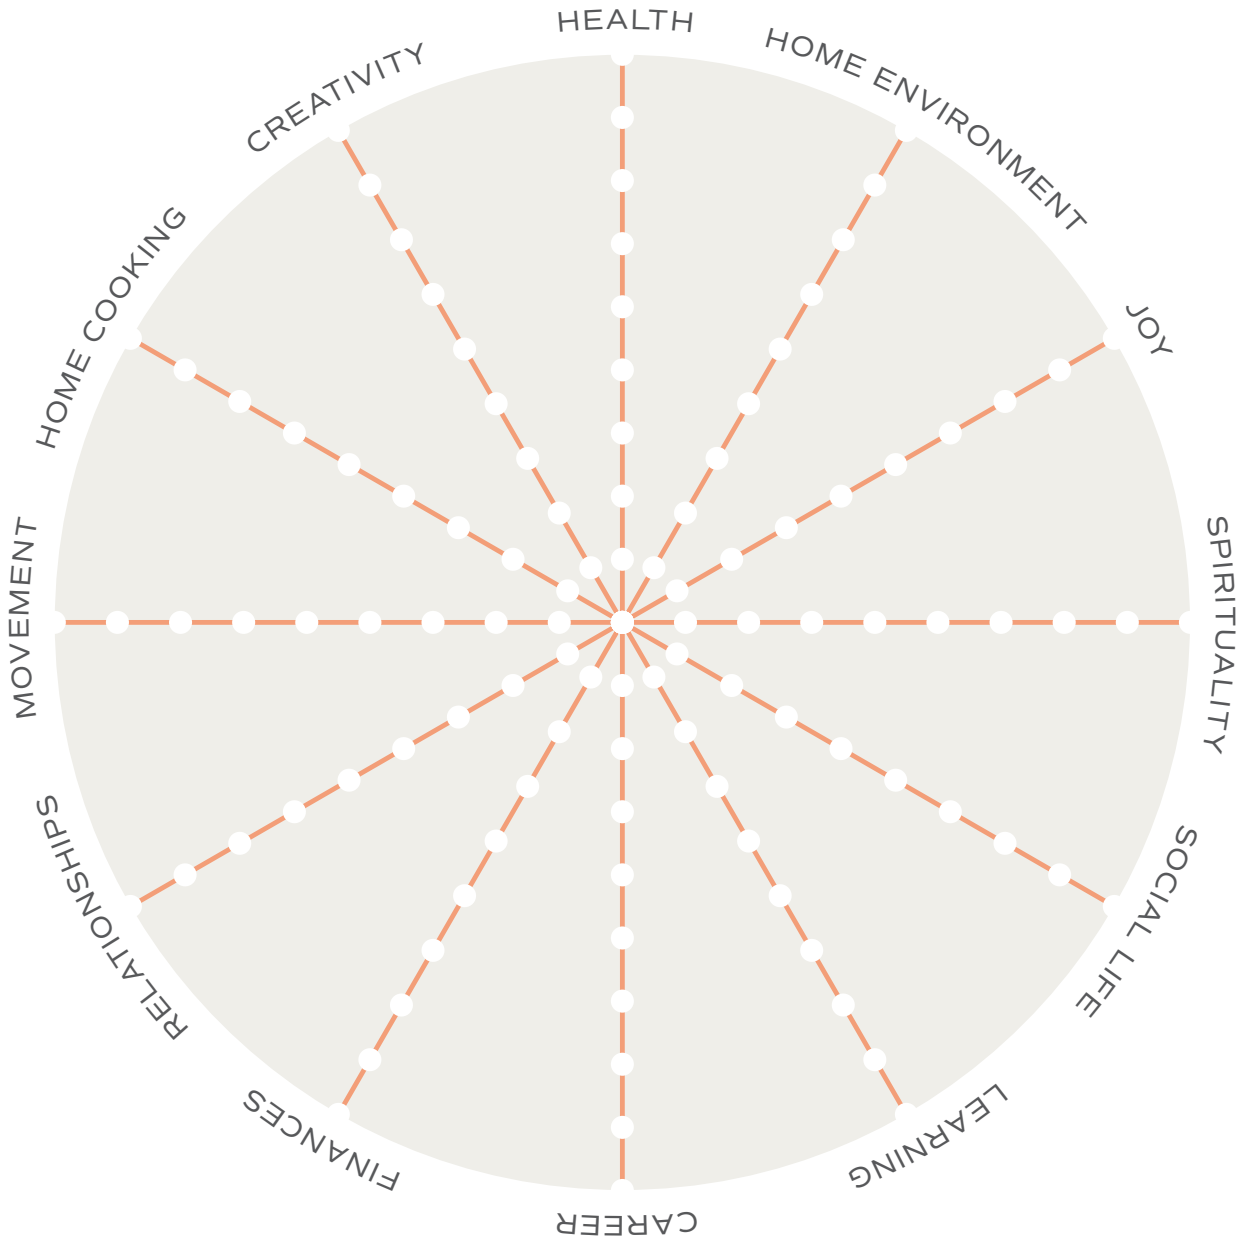

WHEEL OF LIFE

Circle centre = 1/10 • Circle rim = 10/10

DATE:

WHEEL OF LIFE

Circle centre = 1/10 • Circle rim = 10/10

DATE: August 2024

WHEEL OF LIFE

Circle centre = 1/10 • Circle rim = 10/10

DATE: October 2024

WHEEL OF LIFE

Circle centre = 1/10 • Circle rim = 10/10

DATE: