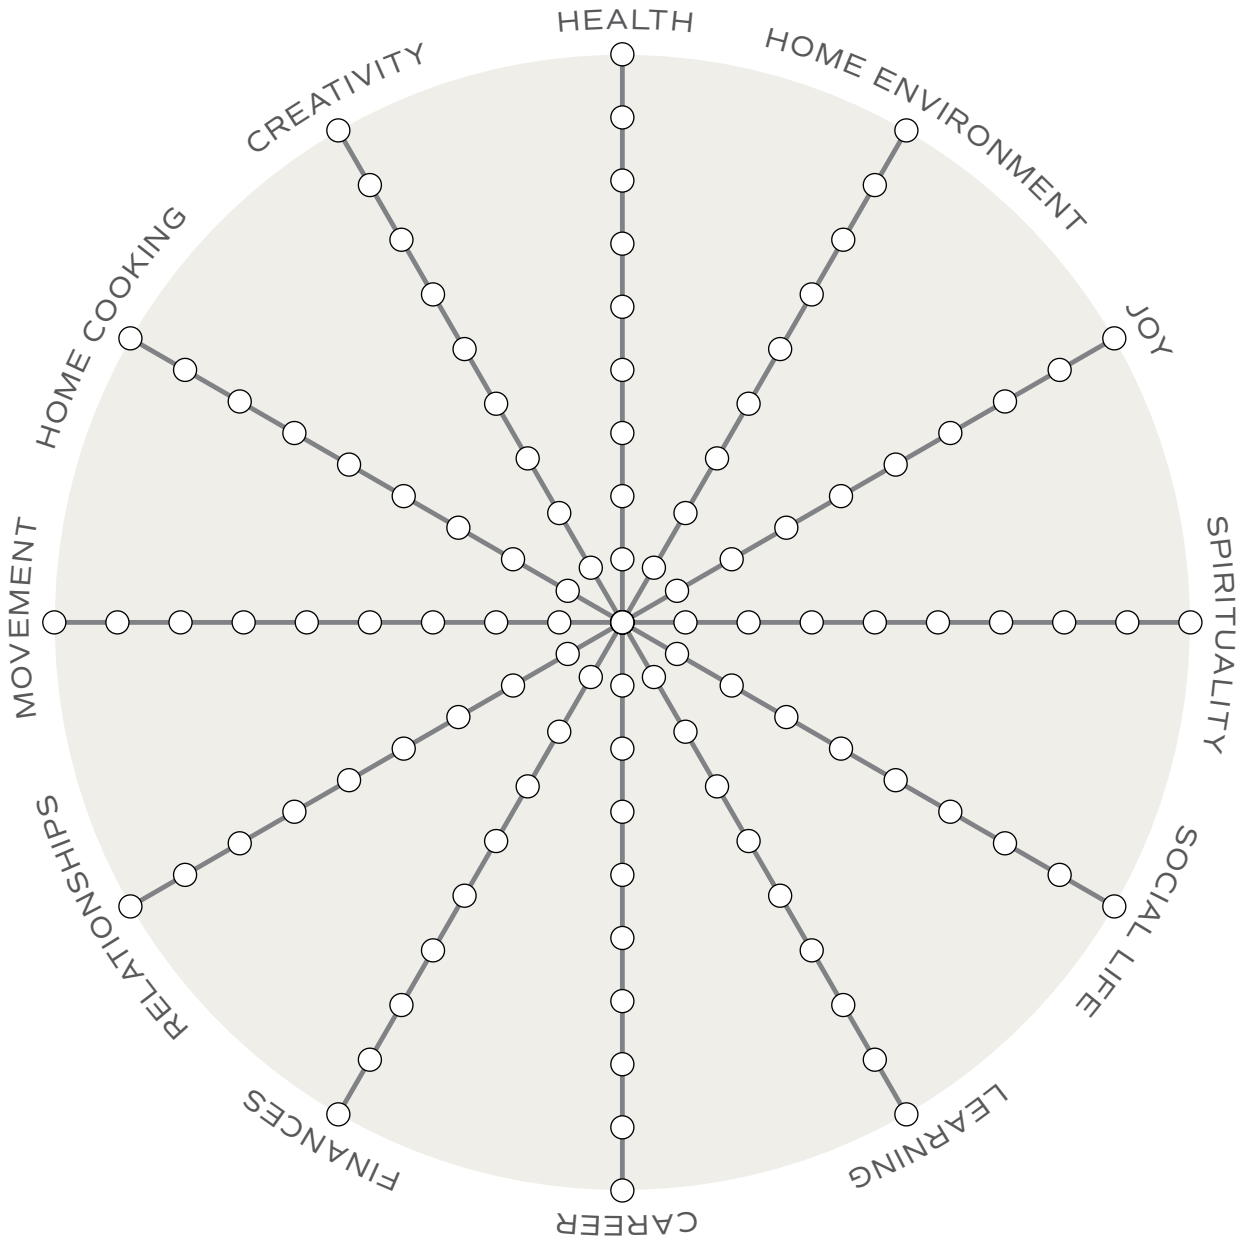

WHEEL OF LIFE

Circle centre = 1/10 • Circle rim = 10/10

DATE:

WHEEL OF LIFE

Circle centre = 1/10 • Circle rim = 10/10

DATE: August 2024

WHEEL OF LIFE

Circle centre = 1/10 • Circle rim = 10/10

DATE: October 2024

WHEEL OF LIFE

Circle centre = 1/10 • Circle rim = 10/10

DATE: